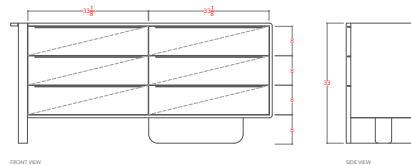

60" - 60" L x 20.5" D x 33" H

72" - 72" L x 20.5" D x 33" H

84" - 84" L x 20.5" D x 33" H

PRODUCTION: Made to Order

MADE IN: Los Angeles

MATERIALS: FSC certified Ash, Oak, Walnut

CUSTOMIZATION: Contact for More Info

The Sulaco Six Drawer Dresser features an elevated blend of clean lines and sculptural elements all while maintaining a tailored sense of asymmetry. An elegant piece for the living room, dining area or bedroom, the dresser beautifully solves a variety of storage needs with its generous 8" x 15" solid wood drawers. Available in three sizes and left or right configurations.