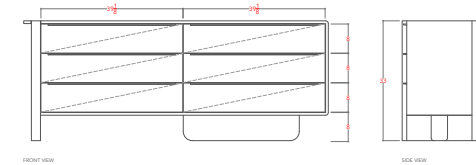

60" - 60" L x 20.5" D x 33" H

72" - 72" L x 20.5" D x 33" H

84" - 84" L x 20.5" D x 33" H

PRODUCTION: Made to Order

MADE IN: Los Angeles

MATERIALS: FSC certified Ash, Oak, Walnut

CUSTOMIZATION: Contact for More Info

The Sulaco Six Drawer Dresser features an elevated blend of clean lines and sculptural elements all while maintaining a tailored sense of asymmetry. An elegant piece for the living room, dining area or bedroom, the dresser beautifully solves a variety of storage needs with its generous 8" x 15" solid wood drawers. Available in three sizes and left or right configurations.