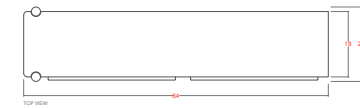

60" - 60" L x 20.5" D x 33" H

72" - 72" L x 20.5" D x 33" H

84" - 84" L x 20.5" D x 33" H

PRODUCTION: Made to Order

MADE IN: Los Angeles

MATERIALS: FSC certified Ash, Oak, Walnut

CUSTOMIZATION: Contact for More Info

The Sulaco Six Drawer Dresser features an elevated blend of clean lines and sculptural elements all while maintaining a tailored sense of asymmetry. An elegant piece for the living room, dining area or bedroom, the dresser beautifully solves a variety of storage needs with its generous 8" x 15" solid wood drawers. Available in three sizes and left or right configurations.