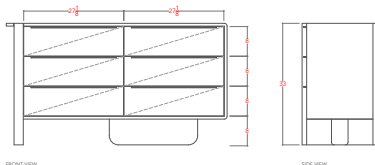

60" - 60" L x 20.5" D x 33" H

72" - 72" L x 20.5" D x 33" H

84" - 84" L x 20.5" D x 33" H

PRODUCTION: Made to Order

MADE IN: Los Angeles

MATERIALS: FSC certified Ash, Oak, Walnut

CUSTOMIZATION: Contact for More Info

The Sulaco Six Drawer Dresser features an elevated blend of clean lines and sculptural elements all while maintaining a tailored sense of asymmetry. An elegant piece for the living room, dining area or bedroom, the dresser beautifully solves a variety of storage needs with its generous 8" x 15" solid wood drawers. Available in three sizes and left or right configurations.