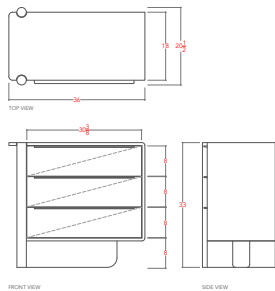

36" - 36" L x 20.5" D x 33" H
 42" - 42" L x 20.5" D x 33" H
 48" - 48" L x 20.5" D x 33" H

PRODUCTION: Made to Order

MADE IN: Los Angeles

MATERIALS: FSC certified Ash, Oak, Walnut

CUSTOMIZATION: Contact for More Info

The Sulaco Three Drawer Dresser features an elevated blend of clean lines and sculptural elements all while maintaining a tailored sense of asymmetry. An elegant piece for the living room, dining area or bedroom, the dresser beautifully solves a variety of storage needs with its generous 8" x 15" solid wood drawers. Available in three sizes and left or right configurations.