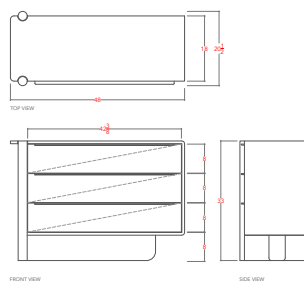

36" - 36" L x 20.5" D x 33" H
 42" - 42" L x 20.5" D x 33" H
 48" - 48" L x 20.5" D x 33" H

PRODUCTION: Made to Order

MADE IN: Los Angeles

MATERIALS: FSC certified Ash, Oak, Walnut

CUSTOMIZATION: Contact for More Info

The Sulaco Three Drawer Dresser features an elevated blend of clean lines and sculptural elements all while maintaining a tailored sense of asymmetry. An elegant piece for the living room, dining area or bedroom, the dresser beautifully solves a variety of storage needs with its generous 8" x 15" solid wood drawers. Available in three sizes and left or right configurations.