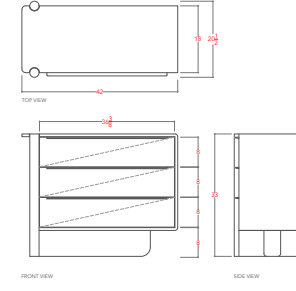

36" - 36" L x 20.5" D x 33" H
 42" - 42" L x 20.5" D x 33" H
 48" - 48" L x 20.5" D x 33" H

PRODUCTION: Made to Order

MADE IN: Los Angeles

MATERIALS: FSC certified Ash, Oak, Walnut

CUSTOMIZATION: Contact for More Info

The Sulaco Three Drawer Dresser features an elevated blend of clean lines and sculptural elements all while maintaining a tailored sense of asymmetry. An elegant piece for the living room, dining area or bedroom, the dresser beautifully solves a variety of storage needs with its generous 8" x 15" solid wood drawers. Available in three sizes and left or right configurations.