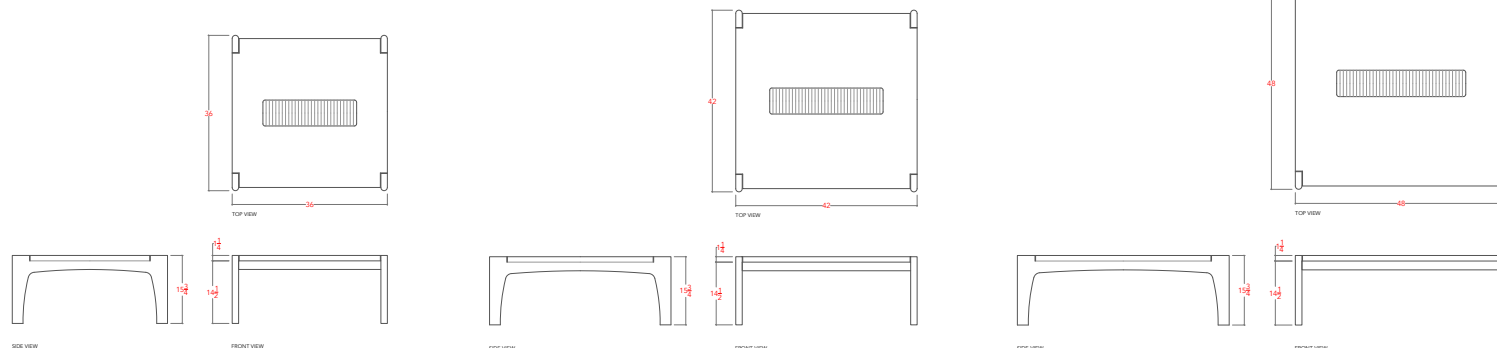

36" - 36" L x 36" D x 16" H
 42" - 42" L x 42" D x 16" H
 48" - 48" L x 48" D x 16" H

PRODUCTION: Made to Order

MADE IN: Los Angeles

MATERIALS: FSC certified Ash, Oak, Walnut

CUSTOMIZATION: Contact for More Info

The Tayo Coffee Table combines organic richness with mid-century lines creating a piece that could almost run on its own. The table features an aperture in the center as a two-tier focal point for book and accessory display. Available in three sizes