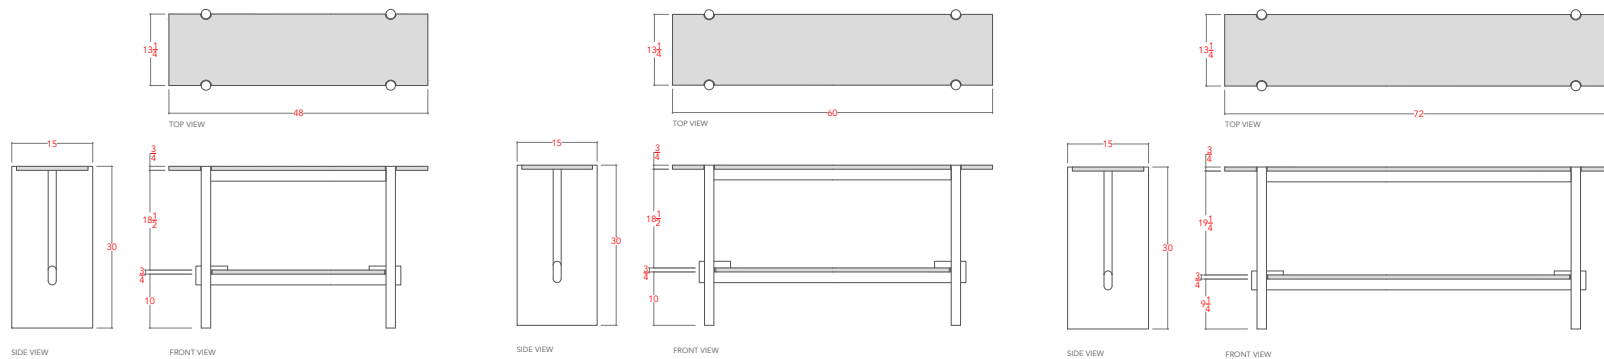

48" - 48" L x 15" D x 30" H

60" - 60" L x 15" D x 30" H

72" - 72" L x 15" D x 30" H

PRODUCTION: Made to Order

MADE IN: Los Angeles

MATERIALS: FSC certified Ash, Oak, Walnut

CUSTOMIZATION: Contact for More Info

The Sulaco Console finds its beauty through a combination of stone and wood that fully enhance the warmth and richness of the materials. The natural veining compliments the flowing wood grain, all while being contained within the clean, geometric form and framework. The lower shelf is fully removable providing an extra layer of versatility and functionality. Available in three sizes