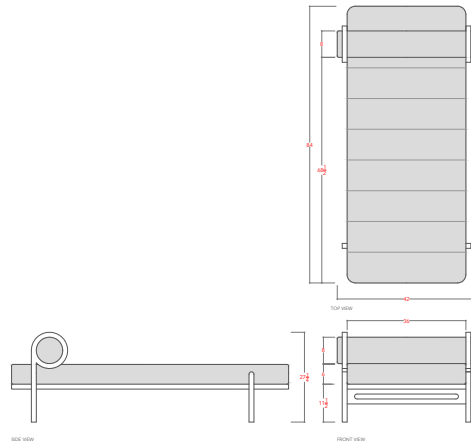

SILAS DAYBED

The Silas Daybed exemplifies elegance and simplicity with its use of warm materials and classic geometry in form.

The silhouetted bolster and tufted cushions, delicately cradled between the frame evokes harmony to the rich contrast of wood and fabric.

AVAILABLE FINISHES:

STARTING AT:

\$6,050

SHOWN IN: Seed and Oiled Oak

LEAD TIME: 10-12 Weeks

STANDARD DIMENSIONS:

84" L x 42" D x 27.25" H
Seat height: 18.5"

WEIGHT: TBD