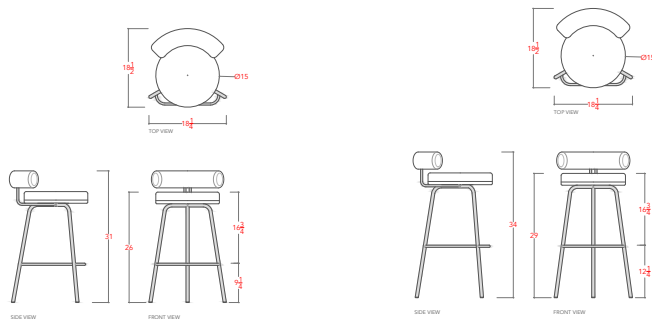

ANNIE STOOL

AVAILABLE FINISHES:

The Annie Stool with its minimalist form and refined tailoring provides the right balance between utility and sophistication. The upholstered seat and back are carefully considered for performance and beauty. Lending to the softness of the clean lines of the powder coated steel base and the warmth of the solid wood base. Available in Barstool and Counter stool height.

STARTING AT:

\$2,395

SHOWN IN: Natural Oak

LEAD TIME: 10-12 Weeks

STANDARD DIMENSIONS:

WEIGHT: TBD

Counter stool- 18" L x 18.5" D x 31" H
Barstool- 18" L x 18.5" D x 34" H

COM/COL: 1 Yard