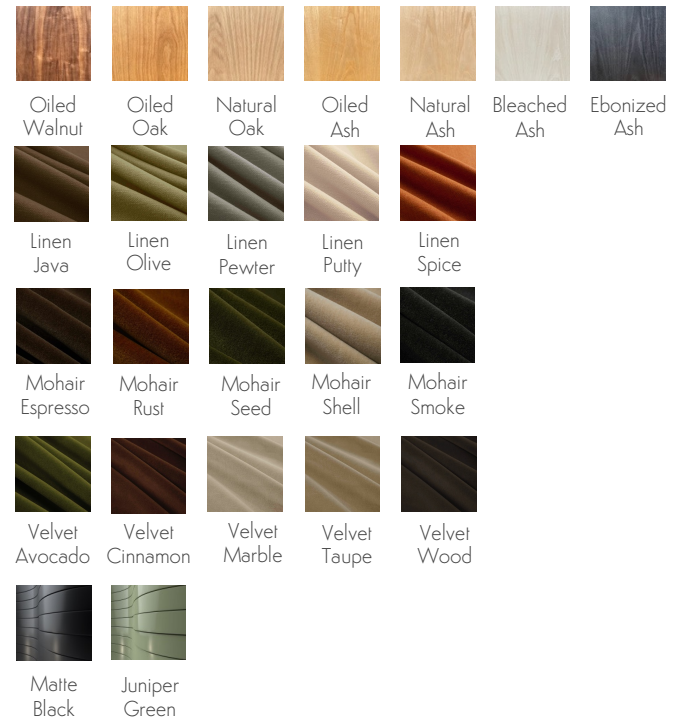

ANNIE STOOL

AVAILABLE FINISHES:

The Annie Stool with its minimalist form and refined tailoring provides the right balance between utility and sophistication. The upholstered seat and back are carefully considered for performance and beauty. Lending to the softness of the clean lines of the powder coated steel base and the warmth of the solid wood base. Available in Barstool and Counter stool height.

STARTING AT:

\$2,395

SHOWN IN: Natural Oak

LEAD TIME: 10-12 Weeks

STANDARD DIMENSIONS:

WEIGHT: TBD

Counter stool- 18" L x 18.5" D x 31" H
Barstool- 18" L x 18.5" D x 34" H

COM/COL: 1 Yard

PRODUCTION: Made to Order

MADE IN: Los Angeles

MATERIALS: FSC certified Ash, Oak, Walnut

CUSTOMIZATION: COM/ COL Options Available. Contact for more info.

LAST DITCH DESIGN