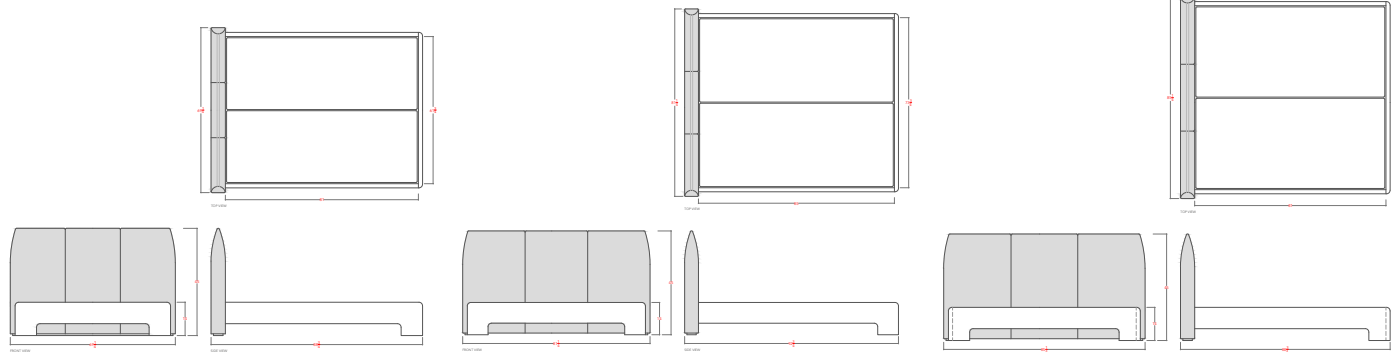

LAST DITCH DESIGN

www.lastditchdesign.com

info@lastditchdesign.com

1.323.208.9745