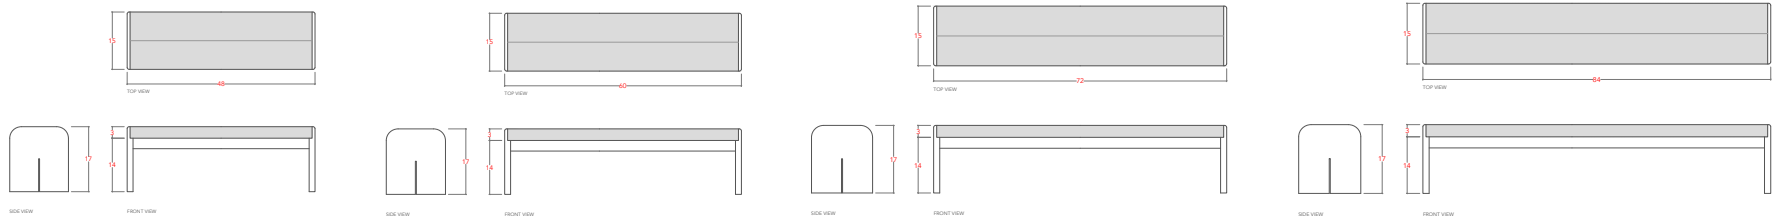

LAST DITCH DESIGN

www.lastditchdesign.com

info@lastditchdesign.com

1.323.208.9745