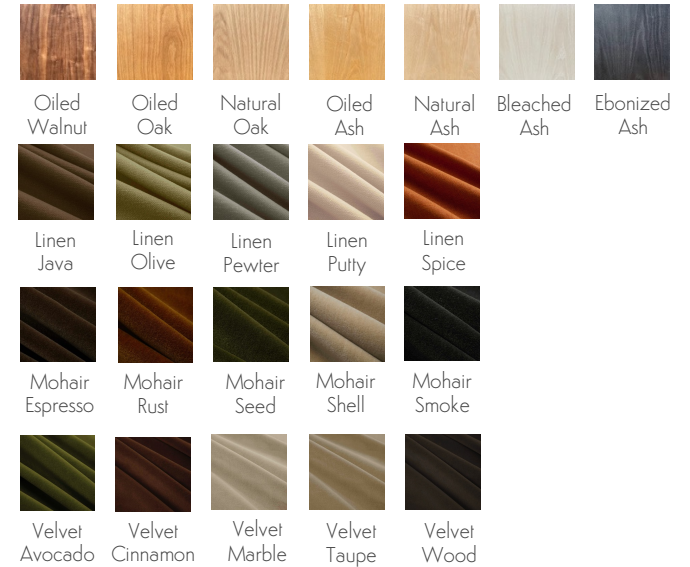

IRIS BENCH

This Iris Bench is beautifully constructed with a silhouette that is simple, timeless, and sleek. Topped with a cushion to provide additional texture and softness to the piece. Available in four sizes

AVAILABLE FINISHES:

STARTING AT: \$2,625

SHOWN IN: Natural Oak

STANDARD DIMENSIONS:

48"-	48" L x 16" D x 17" H	60"-	60" L x 16" D x 17" H
72"-	72" L x 16" D x 17" H	84"-	84" L x 16" D x 17" H

PRODUCTION: Made to Order LEAD TIME: 10-12 Weeks

MATERIALS: FSC certified Ash, Oak, Walnut WEIGHT: TBD

CUSTOMIZATION: COM/ COL Options COM/COL: 1- 3 Yards
Available. Contact for more info. MADE IN: Los Angeles

LAST DITCH DESIGN

www.lastditchdesign.com

info@lastditchdesign.com