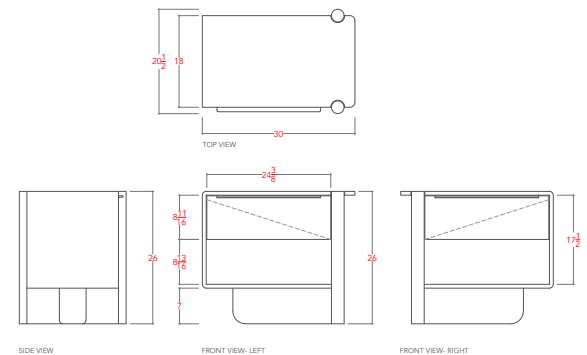

## AVAILABLE FINISHES:

1 DRAWER OPTION STARTING AT: \$3,495  
 2 DRAWER OPTION STARTING AT: \$3,995

SHOWN IN: Oiled Walnut

LEAD TIME: 9-11 Weeks

STANDARD DIMENSIONS:

WEIGHT: TBD

30" L x 20.5" D x 26" H

PRODUCTION: Made to Order

MADE IN: Los Angeles

MATERIALS: FSC certified Ash, Oak, Walnut

CUSTOMIZATION: Contact for More Info

The Sulaco Side Table- Large features an elevated blend of clean lines with its asymmetrical organic form, while providing a tailored look. A well-suited match for any room in the home. Available in one or two drawer options and Left or Right configurations.