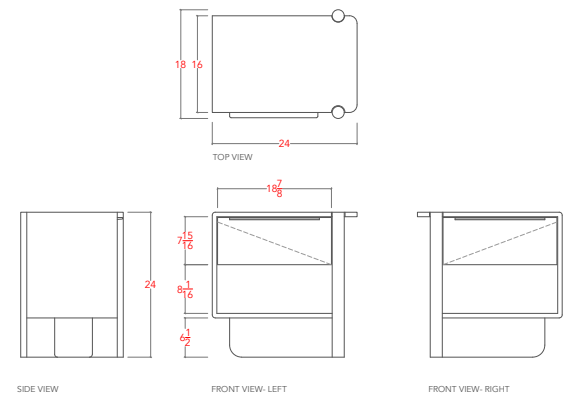

LAST DITCH DESIGN

www.lastditchdesign.com

info@lastditchdesign.com

1.323.208.9745