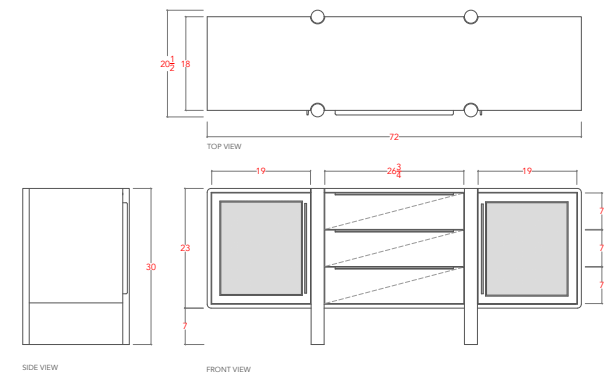

STARTING AT:

$10,095

SHOWN IN: Natural Oak

LEAD TIME: 9-11 Weeks

STANDARD DIMENSIONS:

WEIGHT: TBD

72" L x 20.5" D x 30" H

PRODUCTION: Made to Order

MADE IN: Los Angeles

MATERIALS: FSC certified Ash, Oak, Walnut

CUSTOMIZATION: Contact for More Info

The Sulaco Sideboard with its exquisitely crafted symmetrical form conveys a refined, tailored, and functional design. An elegant piece for a living room, dining area, bedroom or home office, the sideboard beautifully solves a variety of storage needs.

The light appearance of the woven cane door panels provides a timeless mid-century touch that allow the interior contents to be dappled with light.