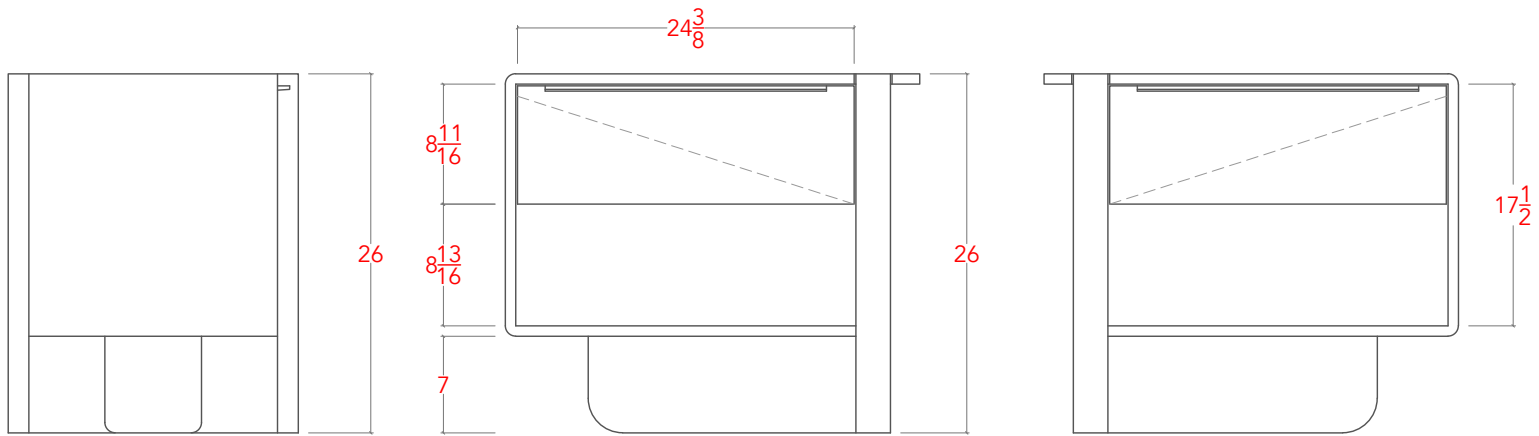

SULACO SIDE TABLE- 1 DRAWER

TOP VIEW

SIDE VIEW

FRONT VIEW- LEFT

FRONT VIEW- RIGHT