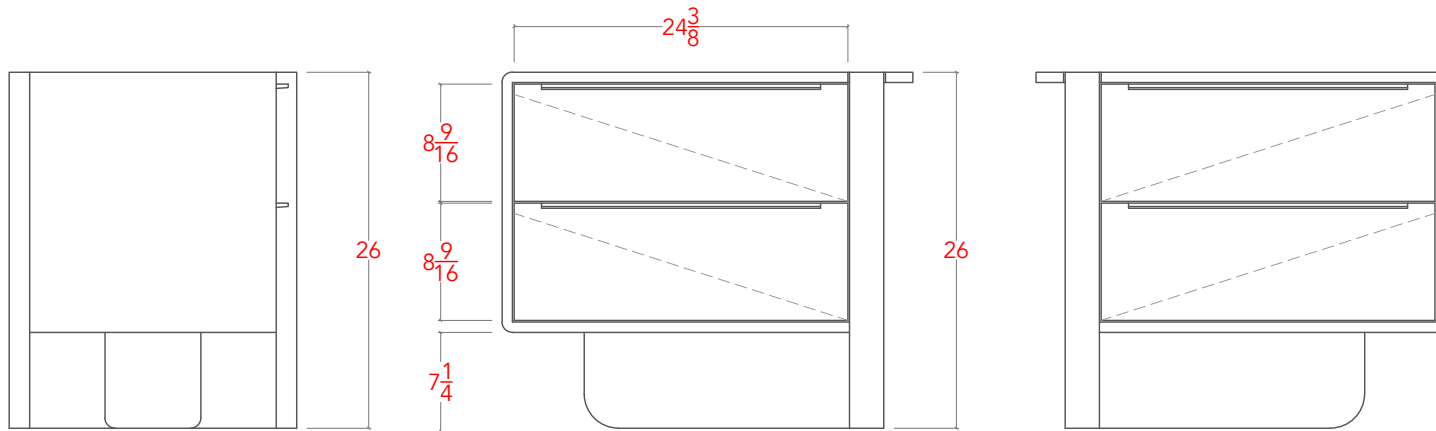

SULACO SIDE TABLE- 2 DRAWER

TOP VIEW

SIDE VIEW

FRONT VIEW- LEFT

FRONT VIEW- RIGHT