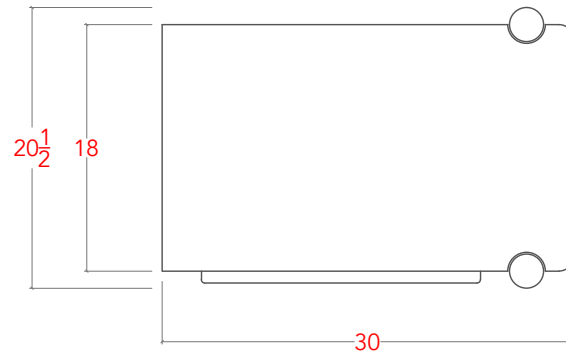

SULACO SIDE TABLE- 2 DRAWER

TOP VIEW

SIDE VIEW

FRONT VIEW- LEFT

FRONT VIEW- RIGHT