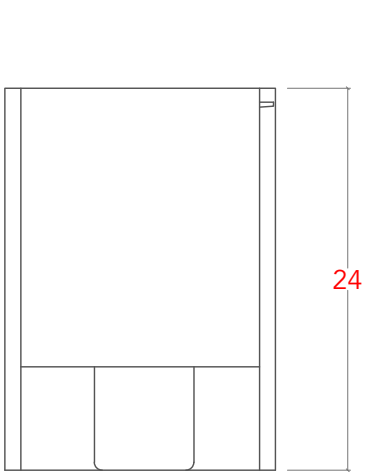

SULACO SIDE TABLE (SMALL)- 1 DRAWER

TOP VIEW

SIDE VIEW

FRONT VIEW- LEFT

FRONT VIEW- RIGHT