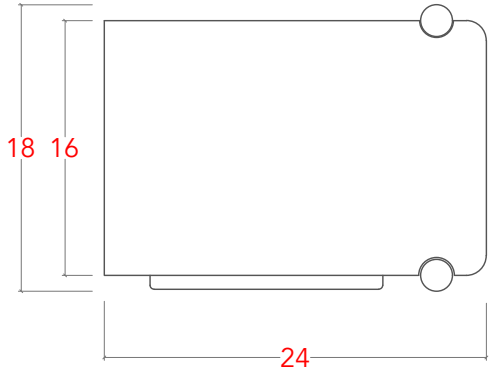

SULACO SIDE TABLE (SMALL)- 1 DRAWER

TOP VIEW

SIDE VIEW

FRONT VIEW- LEFT

FRONT VIEW- RIGHT