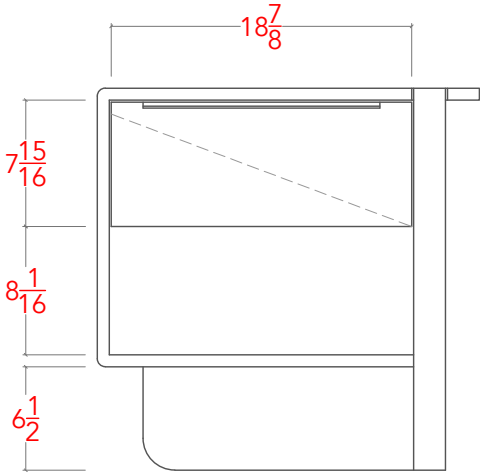

SULACO SIDE TABLE (SMALL)- 1 DRAWER

TOP VIEW

SIDE VIEW

FRONT VIEW- LEFT

FRONT VIEW- RIGHT