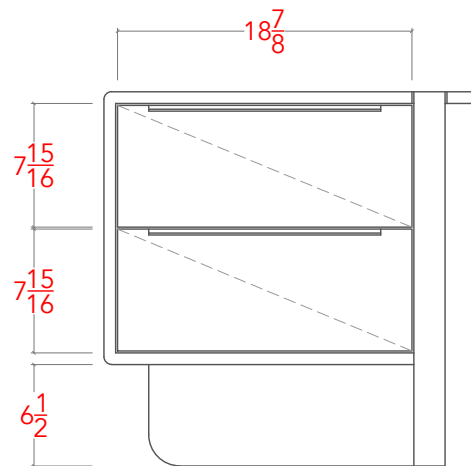

SULACO SIDE TABLE (SMALL)- 2 DRAWER

TOP VIEW

SIDE VIEW

FRONT VIEW- LEFT

FRONT VIEW- RIGHT