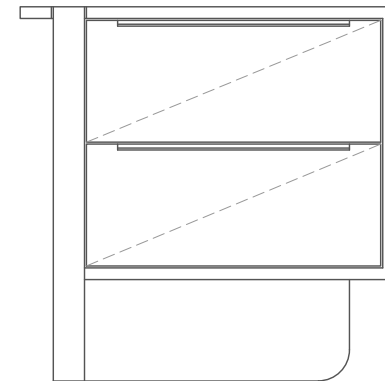

SULACO SIDE TABLE (SMALL)- 2 DRAWER

TOP VIEW

SIDE VIEW

FRONT VIEW- LEFT

FRONT VIEW- RIGHT