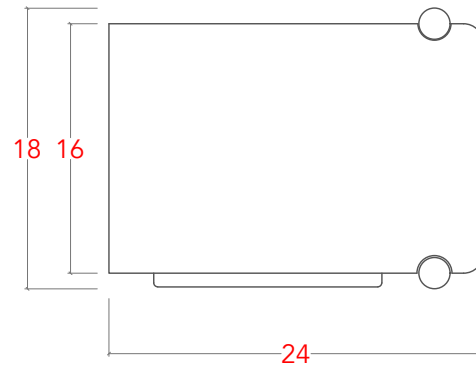

SULACO SIDE TABLE (SMALL)- 2 DRAWER

TOP VIEW

SIDE VIEW

FRONT VIEW- LEFT

FRONT VIEW- RIGHT