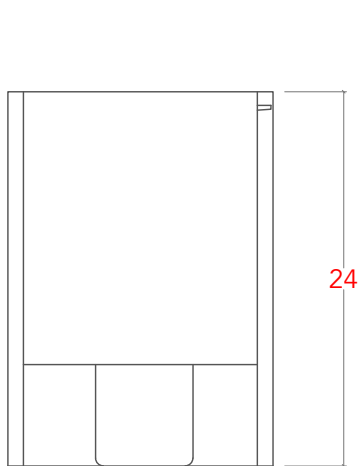

SULACO SIDE TABLE (SMALL)- 2 DRAWER

TOP VIEW

SIDE VIEW

FRONT VIEW- LEFT

FRONT VIEW- RIGHT