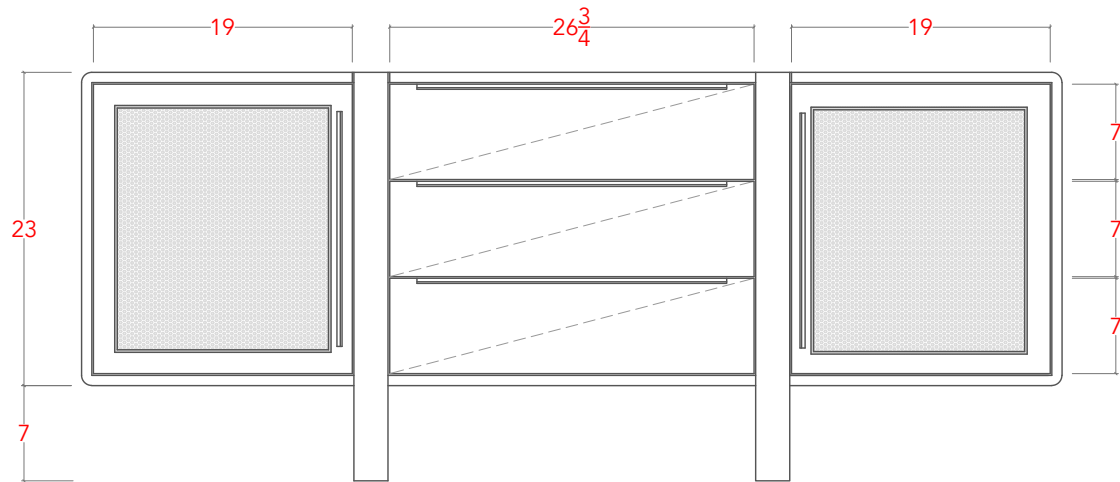

# SULACO SIDEBOARD- 72"

TOP VIEW

SIDE VIEW

FRONT VIEW