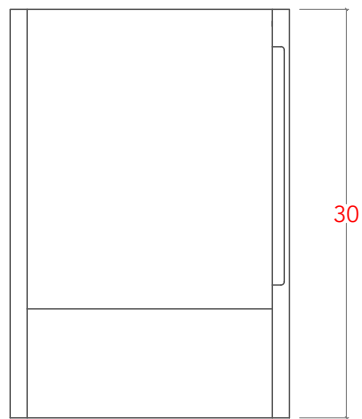

# SULACO SIDEBOARD- 72"

TOP VIEW

SIDE VIEW

FRONT VIEW