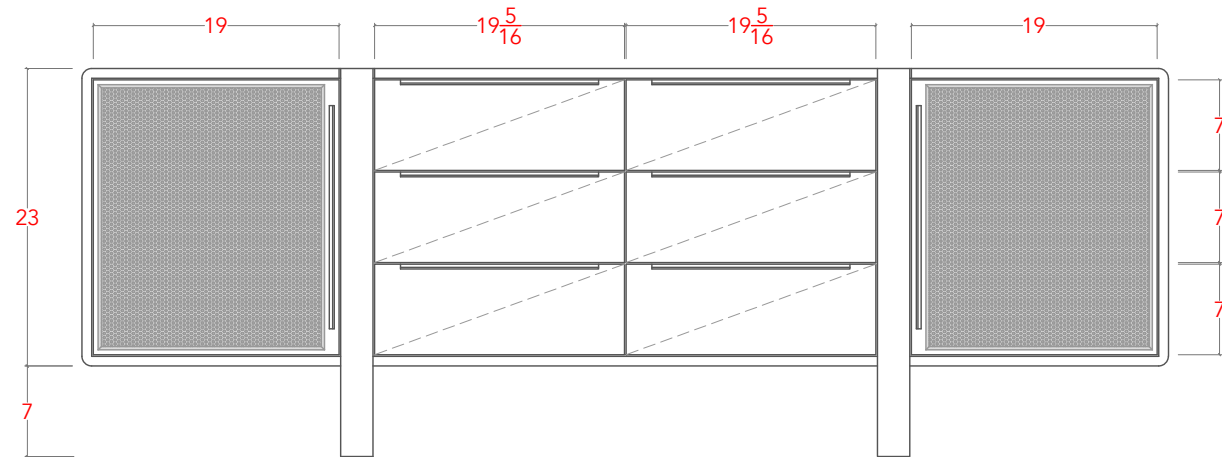

# SULACO SIDEBOARD- 84"

TOP VIEW

SIDE VIEW

FRONT VIEW