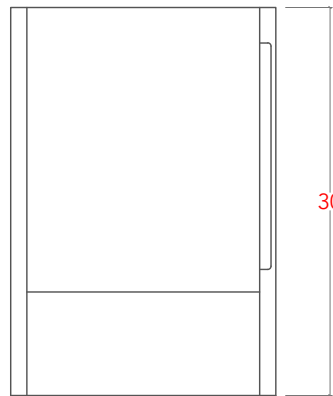

# SULACO SIDEBOARD- 84"

TOP VIEW

SIDE VIEW

FRONT VIEW