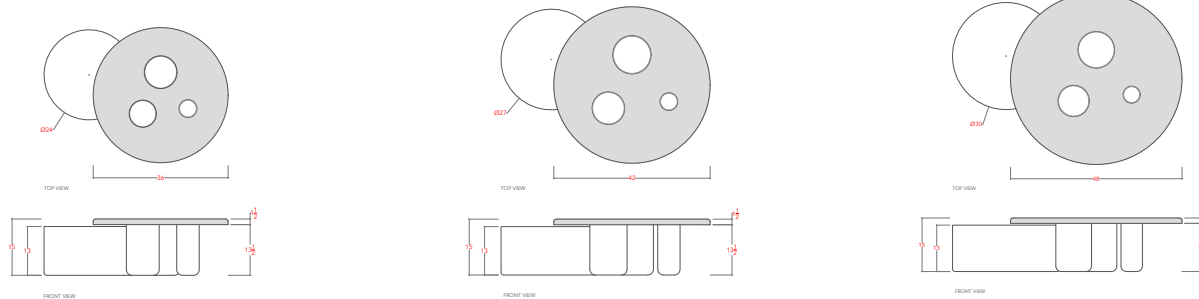

36" - 36" Dia x 15" H Optional: Drum: 24" Dia
 42" - 42" Dia x 15" H Optional: Drum: 27" Dia
 48" - 48" Dia x 15" H Optional: Drum: 30" Dia

PRODUCTION: Made to Order

MADE IN: Los Angeles

MATERIALS: FSC certified Ash, Oak, Walnut

CUSTOMIZATION: Contact for More Info

The Tumbler Coffee Table is defined by the interplay between the scale shape and texture of the smooth rounded legs that both complement and contrast the stone tabletop. The optional nesting drum provides an additional layer of versatility and functionality for display or seating. Available in three sizes