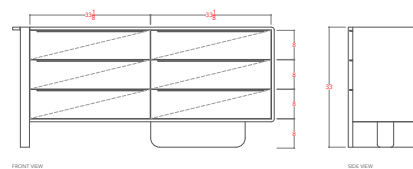

60" - 60" L x 20.5" D x 33" H

72" - 72" L x 20.5" D x 33" H

84" - 84" L x 20.5" D x 33" H

PRODUCTION: Made to Order

MADE IN: Los Angeles

MATERIALS: FSC certified Ash, Oak, Walnut

CUSTOMIZATION: Contact for More Info

The Sulaco Six Drawer Dresser features an elevated blend of Mid-Century clean lines paired with contemporary sculptural elements all while maintaining a tailored sense of asymmetry. An elegant piece for the living room, dining area or bedroom, the dresser beautifully solves a variety of storage needs with its generous 8" x 15" solid wood drawers. Available in three sizes and left or right configurations.