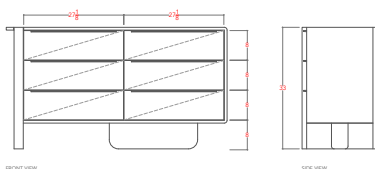

60" - 60" L x 20.5" D x 33" H

72" - 72" L x 20.5" D x 33" H

84" - 84" L x 20.5" D x 33" H

PRODUCTION: Made to Order

MADE IN: Los Angeles

MATERIALS: FSC certified Ash, Oak, Walnut

CUSTOMIZATION: Contact for More Info

The Sulaco Six Drawer Dresser features an elevated blend of Mid-Century clean lines paired with contemporary sculptural elements all while maintaining a tailored sense of asymmetry. An elegant piece for the living room, dining area or bedroom, the dresser beautifully solves a variety of storage needs with its generous 8" x 15" solid wood drawers. Available in three sizes and left or right configurations.