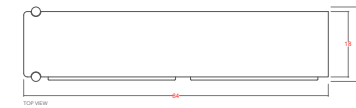

60" - 60" L x 20.5" D x 33" H

72" - 72" L x 20.5" D x 33" H

84" - 84" L x 20.5" D x 33" H

PRODUCTION: Made to Order

MADE IN: Los Angeles

MATERIALS: FSC certified Ash, Oak, Walnut

CUSTOMIZATION: Contact for More Info

The Sulaco Six Drawer Dresser features an elevated blend of Mid-Century clean lines paired with contemporary sculptural elements all while maintaining a tailored sense of asymmetry. An elegant piece for the living room, dining area or bedroom, the dresser beautifully solves a variety of storage needs with its generous 8" x 15" solid wood drawers. Available in three sizes and left or right configurations.