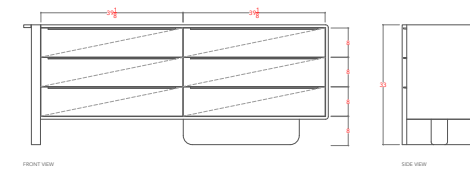

60" - 60" L x 20.5" D x 33" H

72" - 72" L x 20.5" D x 33" H

84" - 84" L x 20.5" D x 33" H

PRODUCTION: Made to Order

MADE IN: Los Angeles

MATERIALS: FSC certified Ash, Oak, Walnut

CUSTOMIZATION: Contact for More Info

The Sulaco Six Drawer Dresser features an elevated blend of Mid-Century clean lines paired with contemporary sculptural elements all while maintaining a tailored sense of asymmetry. An elegant piece for the living room, dining area or bedroom, the dresser beautifully solves a variety of storage needs with its generous 8" x 15" solid wood drawers. Available in three sizes and left or right configurations.