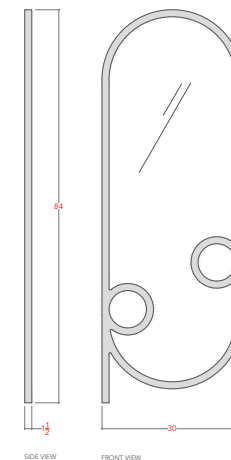

STARTING AT:

$4,750

SHOWN IN: Oiled Walnut

LEAD TIME: 10-12 Weeks

STANDARD DIMENSIONS:

WEIGHT: 80 LBS

30" L x 1.5" D x 84" H

PRODUCTION: Made to Order

MADE IN: Los Angeles

MATERIALS: FSC certified Ash, Oak, Walnut

CUSTOMIZATION: Contact for More Info

The Silas Floor Mirror is an elegant, minimalist form, inspired by the playful use of shape and geometry throughout the Mid-Century Modern Movement.

The handcrafted warmth of the solid wood frame is an interpretation of the classic arch form. Visually anchored to the floor through the use negative space within the circular cutouts. This linear form conveys a uniquely artistic contemporary design.

All these subtly blended details will provide a strong visual statement in any classic or modern home design style.