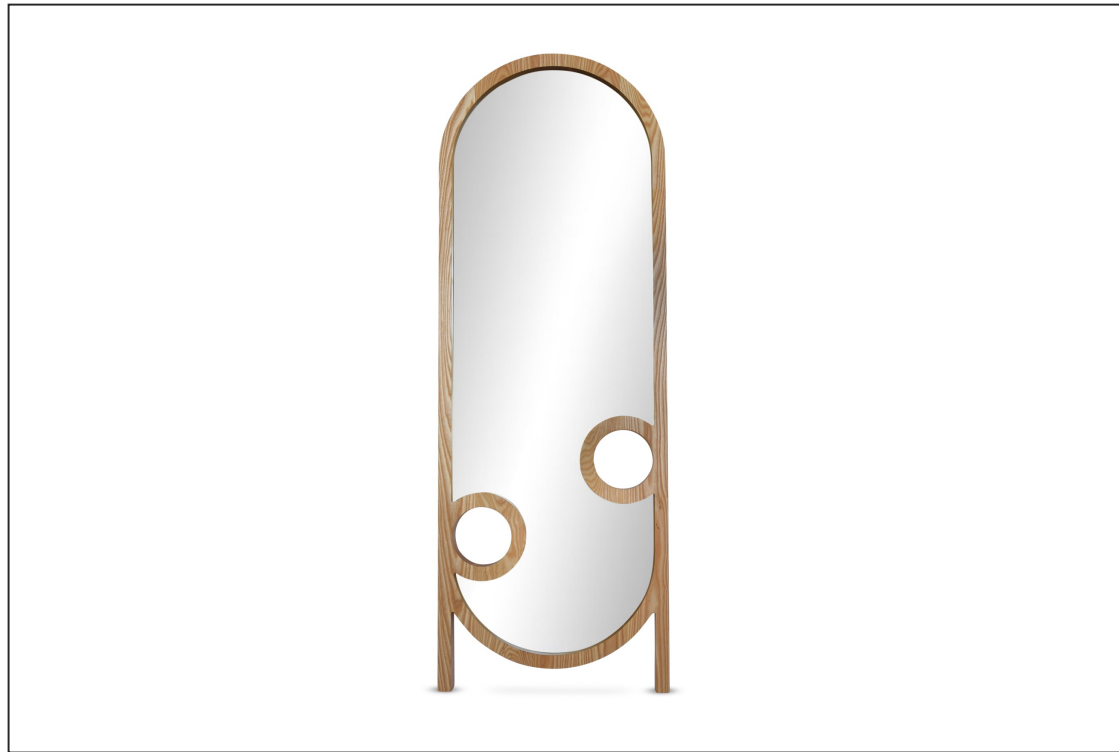

SILAS FLOOR MIRROR

AVAILABLE FINISHES:

STARTING AT:

\$4,750

SHOWN IN: Oiled Walnut

LEAD TIME: 10-12 Weeks

STANDARD DIMENSIONS:

WEIGHT: 80 LBS

30" L x 1.5" D x 84" H

PRODUCTION: Made to Order

MADE IN: Los Angeles

MATERIALS: FSC certified Ash, Oak, Walnut

CUSTOMIZATION: Contact for More Info

The Silas Floor Mirror is an elegant, minimalist form, inspired by the playful use of shape and geometry throughout the Mid-Century Modern Movement.

The handcrafted warmth of the solid wood frame is an interpretation of the classic arch form. Visually anchored to the floor through the use negative space within the circular cutouts. This linear form conveys a uniquely artistic contemporary design.