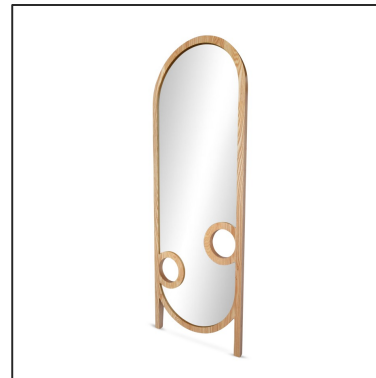

STARTING AT:

$4,750

SHOWN IN: Oiled Walnut

LEAD TIME: 10-12 Weeks

STANDARD DIMENSIONS:

WEIGHT: 80 LBS

30" L x 1.5" D x 84" H

PRODUCTION: Made to Order

MADE IN: Los Angeles

MATERIALS: FSC certified Ash, Oak, Walnut

CUSTOMIZATION: Contact for More Info

The Silas Floor Mirror is an elegant, minimalist form, inspired by the playful use of shape and geometry throughout the Mid-Century Modern Movement.

The handcrafted warmth of the solid wood frame is an interpretation of the classic arch form. Visually anchored to the floor through the use negative space within the circular cutouts. This linear form conveys a uniquely artistic contemporary design.

All these subtly blended details will provide a strong visual statement in any classic or modern home design style.