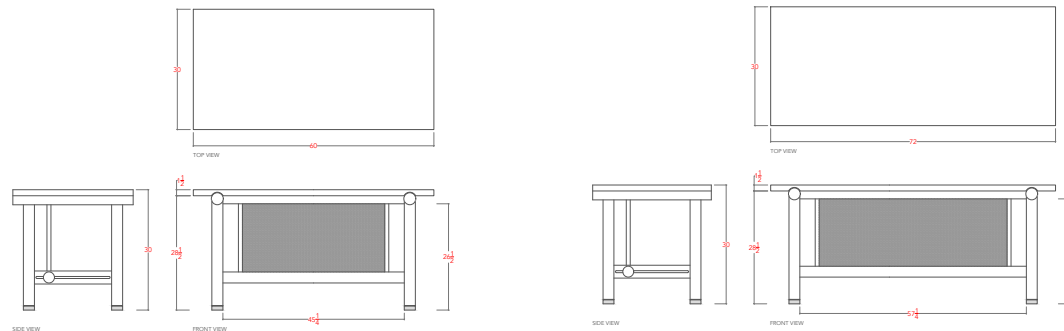

SILAS DESK

AVAILABLE FINISHES:

STARTING AT:

\$7,495

SHOWN IN: Oiled Walnut & Antique Brass LEAD TIME: 9-11 Weeks

STANDARD DIMENSIONS:

WEIGHT: TBD

60" - 60" L x 30" D x 30" H
72" - 72" L x 30" D x 30" H

PRODUCTION: Made to Order

MADE IN: Los Angeles

MATERIALS: FSC certified Ash, Oak, Walnut

CUSTOMIZATION: Contact for More Info

The Silas Desk finds its inspiration from the classic "Makers Bench" from the Mid-Century Modern period. A contemporary design crafted in solid hardwood with steel and brass accents. This desk with its minimalist style focuses on a work surface from a simpler time. Handcrafted solid wood with interlocking round posts, a perforated modesty panel and plated steel foot caps that lend a subtle air of sophistication.