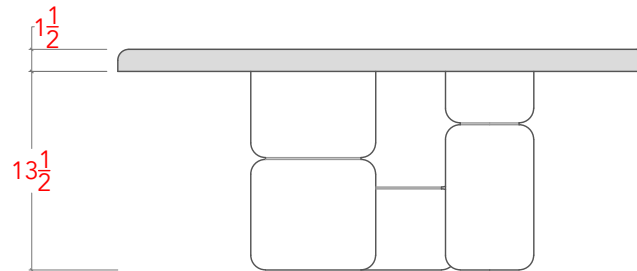

TUMBLER COFFEE TABLE- 36"

TOP VIEW
OPTIONAL: NESTING DRUM

TOP VIEW

FRONT VIEW

FRONT VIEW