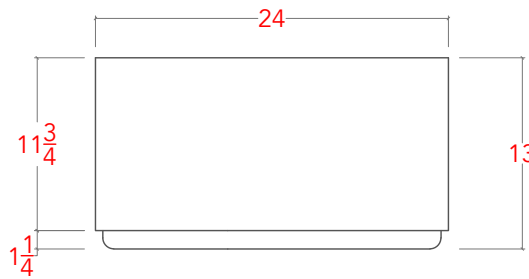

TUMBLER COFFEE TABLE- 36"

TOP VIEW
OPTIONAL: NESTING DRUM

TOP VIEW

FRONT VIEW

FRONT VIEW