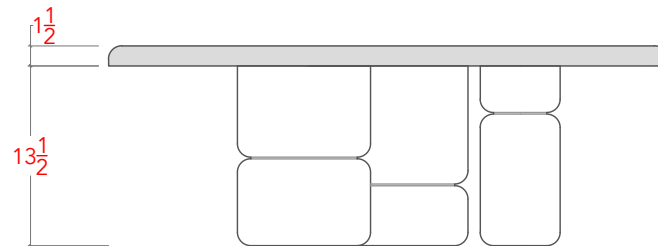

TUMBLER COFFEE TABLE- 42"

TOP VIEW
OPTIONAL: NESTING DRUM

TOP VIEW

FRONT VIEW

FRONT VIEW