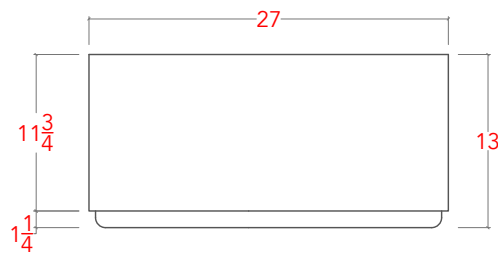

TUMBLER COFFEE TABLE- 42"

TOP VIEW
OPTIONAL: NESTING DRUM

TOP VIEW

FRONT VIEW

FRONT VIEW