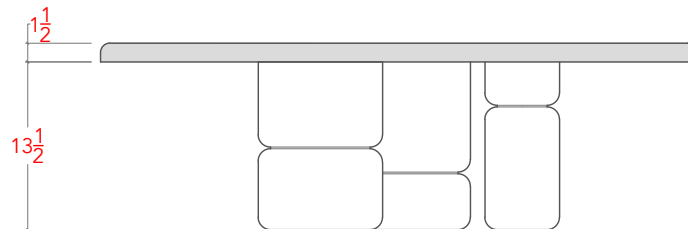

TUMBLER COFFEE TABLE- 48"

TOP VIEW
OPTIONAL: NESTING DRUM

TOP VIEW

FRONT VIEW

FRONT VIEW