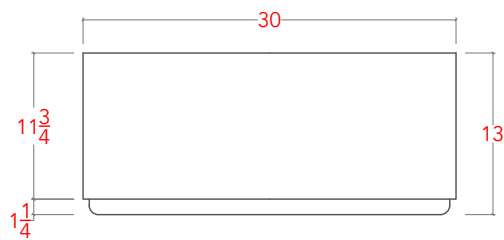

TUMBLER COFFEE TABLE- 48"

TOP VIEW
OPTIONAL: NESTING DRUM

TOP VIEW

FRONT VIEW

FRONT VIEW