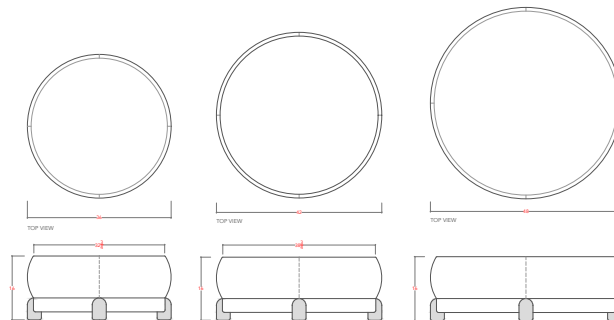

BEBOP OTTOMAN

The Bebop Ottoman combines modern comfort with the timeless appeal of Scandinavian minimalist design.

Its sleek and playful silhouette, supported by sculpted solid hardwood legs, adds a touch of elegance to any space.

Perfect as a versatile accent piece or a luxurious seat for guests, this ottoman embodies both style and functionality, making it an ideal choice for contemporary interiors.

AVAILABLE FINISHES:

STARTING AT:

$2,095

SHOWN IN: Oiled Walnut & Camel

LEAD TIME: 10-12 Weeks

STANDARD DIMENSIONS:

36" - 36" Dia x 16" H
42" - 42" Dia x 16" H
48" - 48" Dia x 16" H

WEIGHT: TBD

COM/COL: 3-4 Yards

MADE IN: Los Angeles

PRODUCTION: Made to Order

MATERIALS: FSC certified Ash, Oak, Walnut

CUSTOMIZATION: COM/ COL Options Available. .

LAST DITCH DESIGN