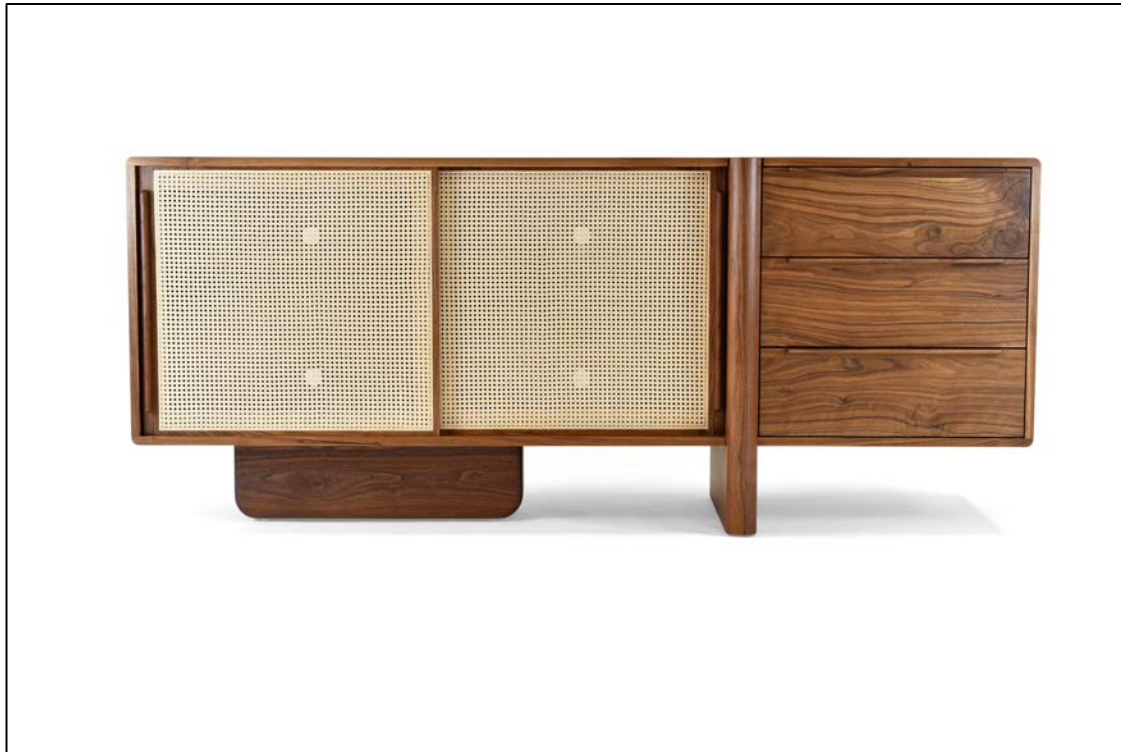

SULACO CREDENZA

The Sulaco Credenza champions the foundations of the Danish Modern Movement. Rooted in functionality, every curve and feature is meticulously crafted to ensure aesthetics and utility go hand in hand.

A modern sculpted design that embraces the traditions of natural materials applied in a sustainable and timeless approach. Featuring natural woven cane sliding doors and three drawers.

AVAILABLE FINISHES:

STARTING AT:

\$9,750

SHOWN IN: Oiled Walnut

LEAD TIME: 9-11 Weeks

STANDARD DIMENSIONS:

WEIGHT: 185 lbs

72" L x 20.5" D x 30" H

PRODUCTION: Made to Order