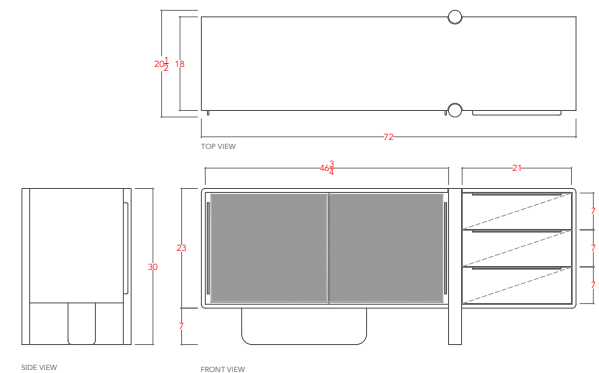

STARTING AT:

$9,750

SHOWN IN: Oiled Walnut

LEAD TIME: 9-11 Weeks

STANDARD DIMENSIONS:

WEIGHT: 185 lbs

72" L x 20.5" D x 30" H

PRODUCTION: Made to Order

MADE IN: Los Angeles

MATERIALS: FSC certified Ash, Oak, Walnut

CUSTOMIZATION: Contact for More Info