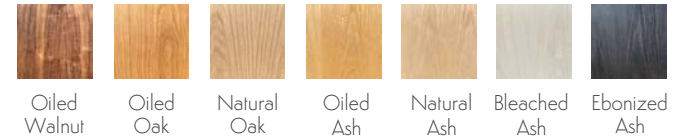

SULACO CREDENZA

The Sulaco Credenza champions the foundations of the Danish Modern Movement. Rooted in functionality, every curve and feature is meticulously crafted to ensure aesthetics and utility go hand in hand.

A modern sculpted design that embraces the traditions of natural materials applied in a sustainable and timeless approach. Featuring natural woven cane sliding doors and three drawers.

AVAILABLE FINISHES:

MADE IN: Los Angeles

MATERIALS: FSC certified Ash, Oak, Walnut

CUSTOMIZATION: Contact for More Info

LAST DITCH DESIGN